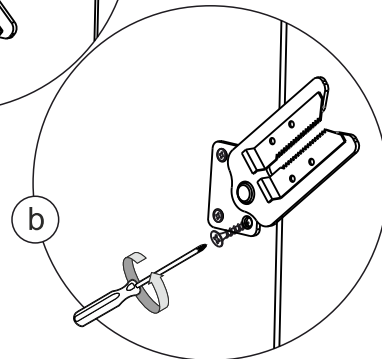

RO

Packing list

Package number	Image	Package name	Quantity in a package, pcs.
		Pouf	1
		Mounting mechanism	1
		Response part of the mechanism	1
		Screw 4*20 DIN 7962	9 шт.

Sleep.8

1)

2)

3)