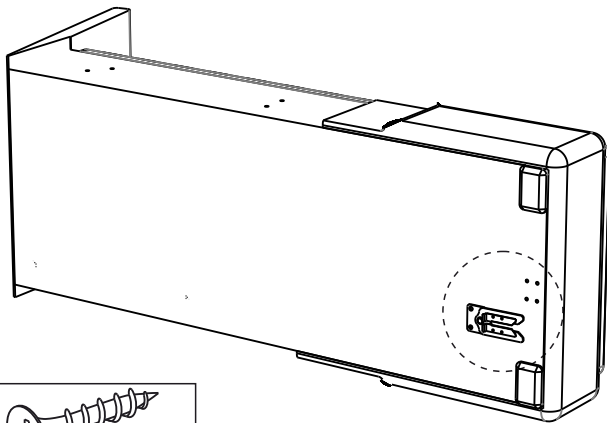

RO

Packing list

Package number	Image	Package name	Quantity in a package, pcs.
		Pouf	1
		Mounting mechanism	1
		Response part of the mechanism	1
		Screw 4*20 DIN 7962	9 шт.

Sleep.8

1)

2)

3)