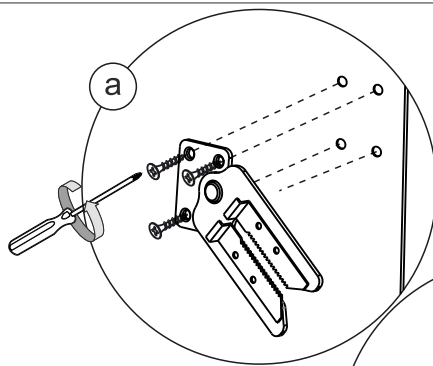

RO

Packing list

Package number	Image	Package name	Quantity in a package, pcs.
		Pouf	1
		Mounting mechanism	1
		Response part of the mechanism	1
		Screw 4*20 DIN 7962	9 шт.

Sleep.8

1)

2)

3)