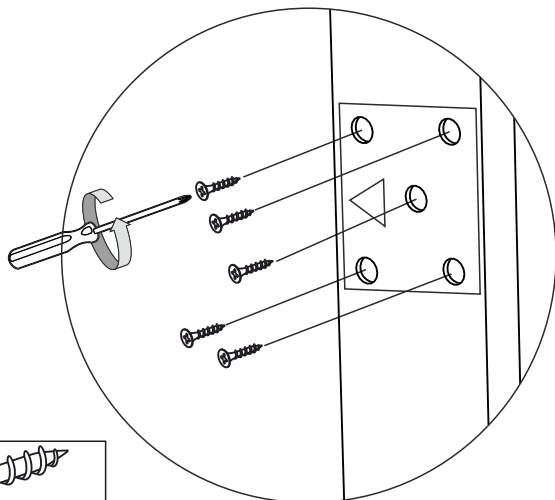

RO

Packing list

Package number	Image	Package name	Quantity in a package, pcs.
		Pouf	1
		Mounting mechanism	1
		Response part of the mechanism	1
		Screw 4*20 DIN 7962	9 шт.

Sleep.8

1)

2)

3)